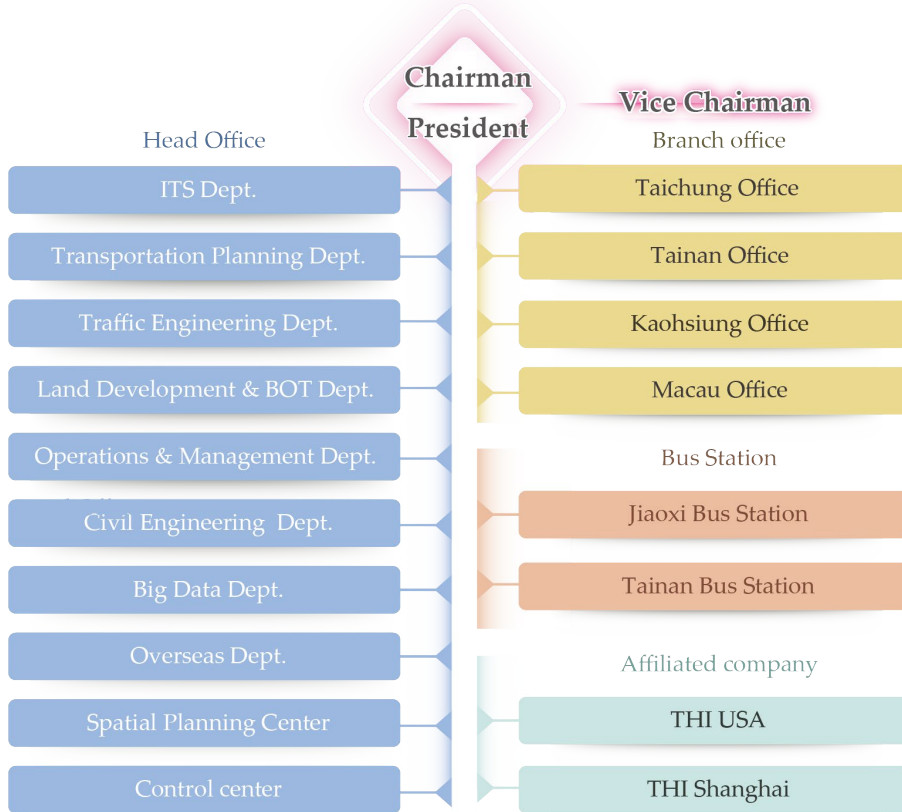

5F, No. 130, SongShan Rd., Taipei, Taiwan, R.O.C. 110048
T : +886-2-2748-8822 F : +886-2-2748-6600

Chairman
Jun-Shian Lee

Vice Chairman
Jessica H. Lin

President
Ian Lee

Executive Director
Yi John Sun

ITS
Toni Y. Lin